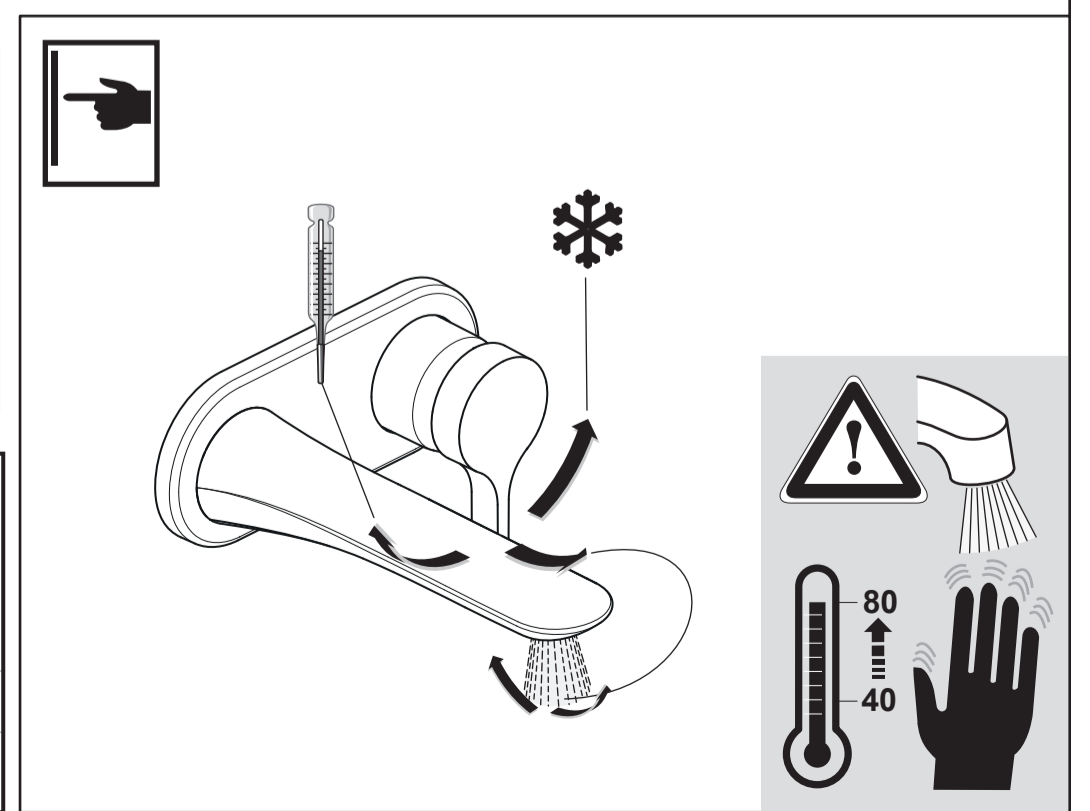

MELANGE

A 5591 .. A 5831 ..

0718 / A 866 711
 (+ A 865 612)
 Made in Germany

Ideal Standard International NV
 Corporate Village - Gent Building
 Da Vincilaan 2
 1935 Zaventem
 Belgium

www.idealstandardinternational.com