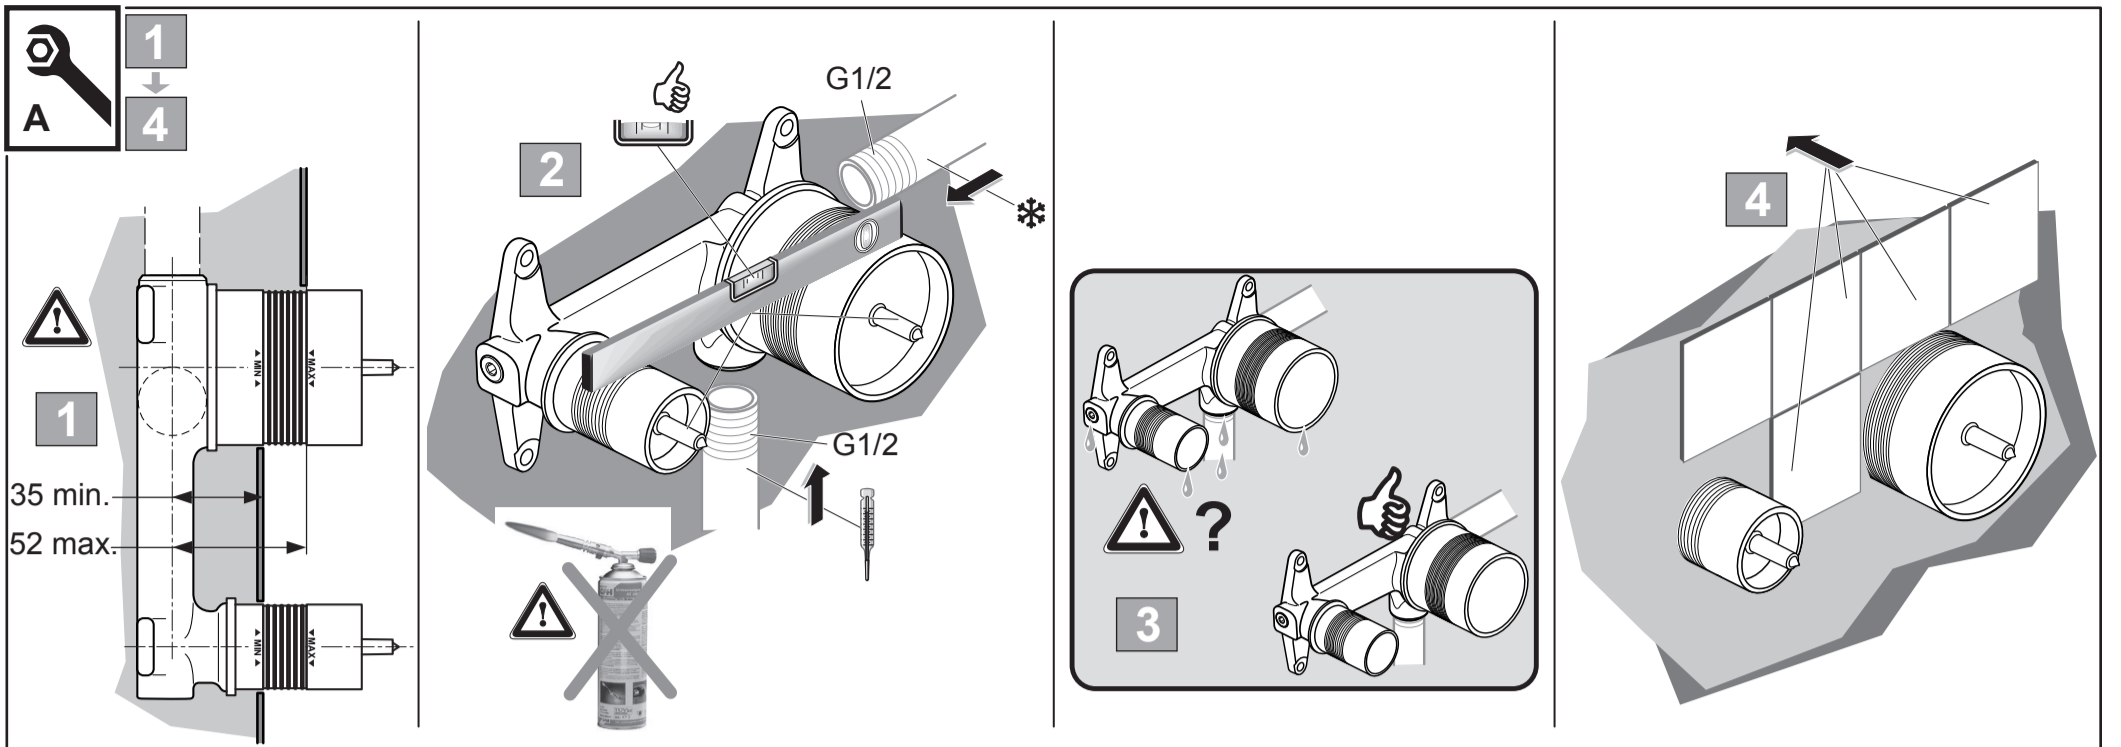

MELANGE

A 5591 .. A 5831 ..

0718 / A 866 711
 (+ A 865 612)
 Made in Germany

Ideal Standard International NV
 Corporate Village - Gent Building
 Da Vincilaan 2
 1935 Zaventem
 Belgium

www.idealstandardinternational.com