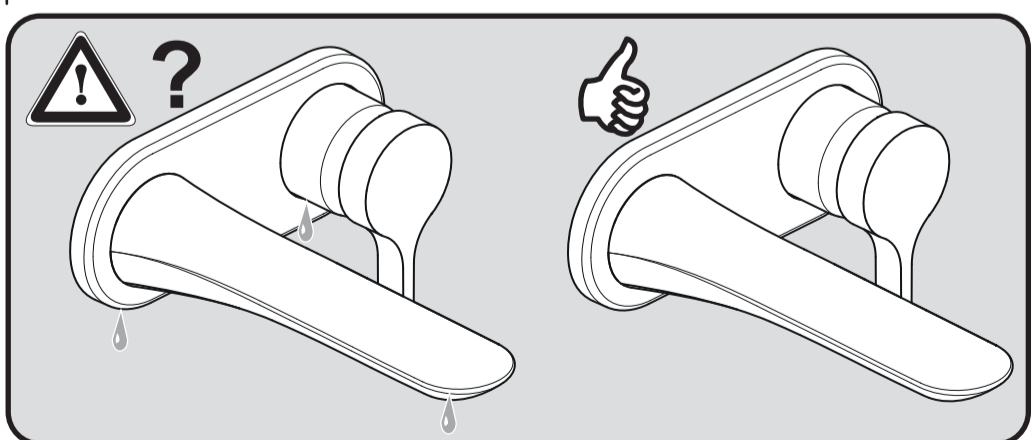

MELANGE

A 5591 .. A 5831 ..

0718 / A 866 711
 (+ A 865 612)
 Made in Germany

Ideal Standard International NV
 Corporate Village - Gent Building
 Da Vincilaan 2
 1935 Zaventem
 Belgium

www.idealstandardinternational.com