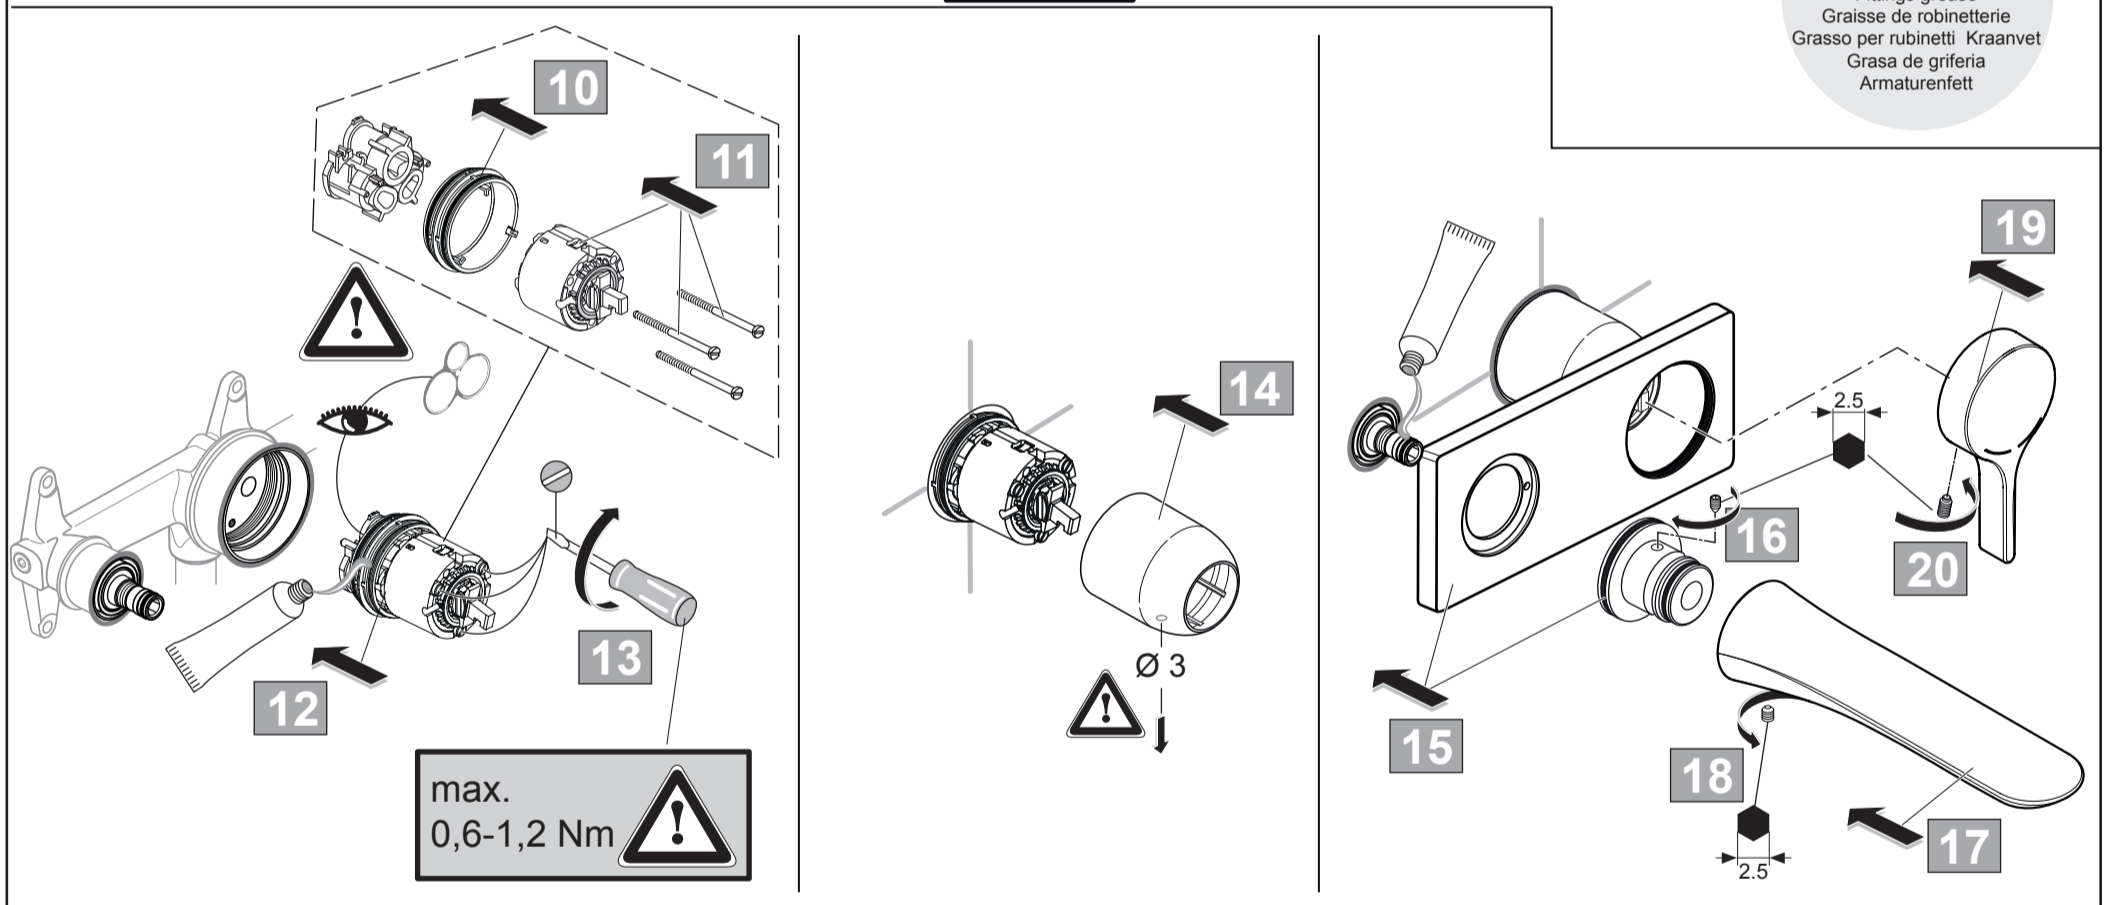

MELANGE

A 5591 .. A 5831 ..

0718 / A 866 711
 (+ A 865 612)
 Made in Germany

Ideal Standard International NV
 Corporate Village - Gent Building
 Da Vincilaan 2
 1935 Zaventem
 Belgium

www.idealstandardinternational.com